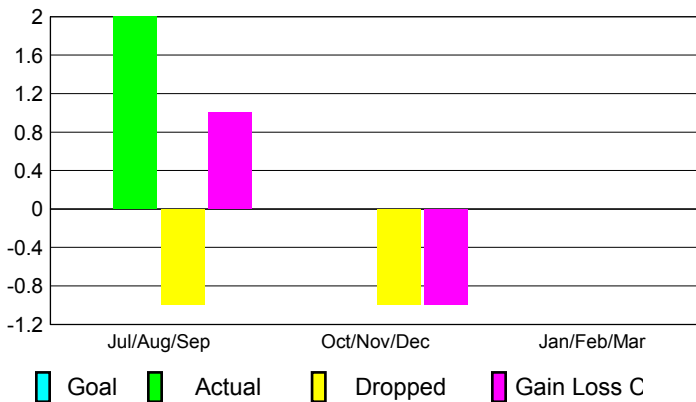

## CLUBS

Club Results  
2012-2013

Clubs  
2011-2012

Month	New Club Goal	Actual New Clubs	Actual Dropped Clubs	Gain/Loss of Clubs	Gain/Loss of Clubs
Jul/Aug/Sep	0	2	-1	1	2
Oct/Nov/Dec	0	0	-1	-1	1
Jan/Feb/Mar	0				0
<b>Totals</b>	<b>0</b>	<b>2</b>	<b>-2</b>	<b>0</b>	<b>3</b>

### Club Results 2012-2013

Goal, New, Dropped, Gain/Loss

### Comparison of Club Gain/Loss

Current Year Compared to the Previous Year