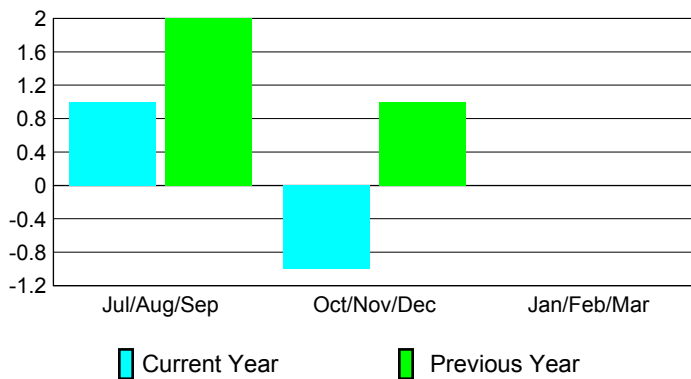

2012-2013 GMT Reports for District (or Undistricted) **District 354 F**

GMT: BYEONG-DEOK KIM

Location: REPUBLIC OF KOREA

GMT CA: 5

CLUBS

Club Results
2012-2013

Clubs
2011-2012

Month	New Club Goal	Actual New Clubs	Actual Dropped Clubs	Gain/Loss of Clubs	Gain/Loss of Clubs
Jul/Aug/Sep	0	2	-1	1	2
Oct/Nov/Dec	0	0	-1	-1	1
Jan/Feb/Mar	0				0
Totals	0	2	-2	0	3

Club Results 2012-2013

Goal, New, Dropped, Gain/Loss

Comparison of Club Gain/Loss

Current Year Compared to the Previous Year

YTD Status Quo Clubs 2012-2013

Status Quo Clubs Compared to Status Quo Members

MEMBERSHIP

Membership Results
2012-2013

Membership
2011-2012

Month	Net Memb Goal	Actual New Memb	Actual Dropped Memb	Gain/Loss of Memb	Gain/Loss of Memb
Jul/Aug/Sep	0	204	-183	21	23
Oct/Nov/Dec	0	153	-147	6	22
Jan/Feb/Mar	0				-53
Totals	0	357	-330	27	-8

Membership Results 2012-2013

Goal, New, Dropped, Gain/Loss

Comparison of Membership Gain/Loss

Current Year Compared to the Previous Year

Gender Comparison 2012-2013

Jul/Aug/Sep

Oct/Nov/Dec

Jan/Feb/Mar

Male

Female