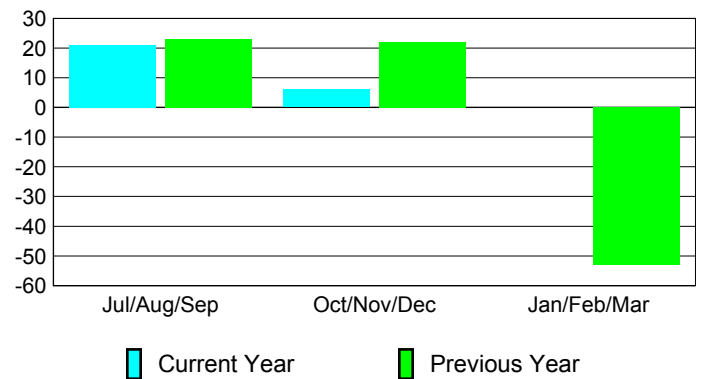

Gender Comparison 2012-2013

Jul/Aug/Sep

Oct/Nov/Dec

Jan/Feb/Mar

Male

Female