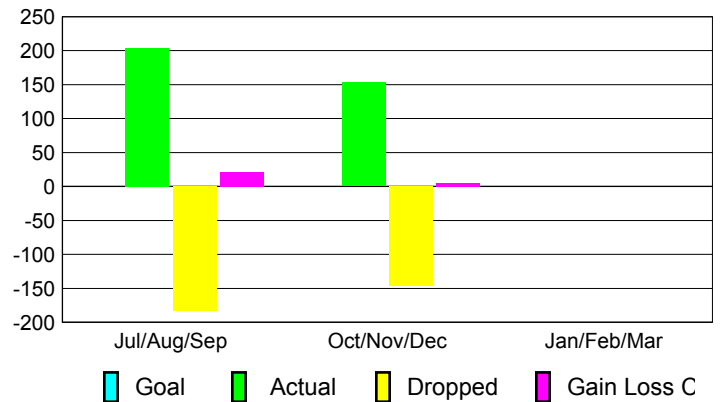

### YTD Status Quo Clubs 2012-2013

Status Quo Clubs Compared to Status Quo Members

## MEMBERSHIP

Membership Results  
2012-2013

Membership  
2011-2012

Month	Net Memb Goal	Actual New Memb	Actual Dropped Memb	Gain/Loss of Memb	Gain/Loss of Memb
Jul/Aug/Sep	0	204	-183	21	23
Oct/Nov/Dec	0	153	-147	6	22
Jan/Feb/Mar	0				-53
<b>Totals</b>	<b>0</b>	<b>357</b>	<b>-330</b>	<b>27</b>	<b>-8</b>

### Membership Results 2012-2013

Goal, New, Dropped, Gain/Loss

### Comparison of Membership Gain/Loss

Current Year Compared to the Previous Year